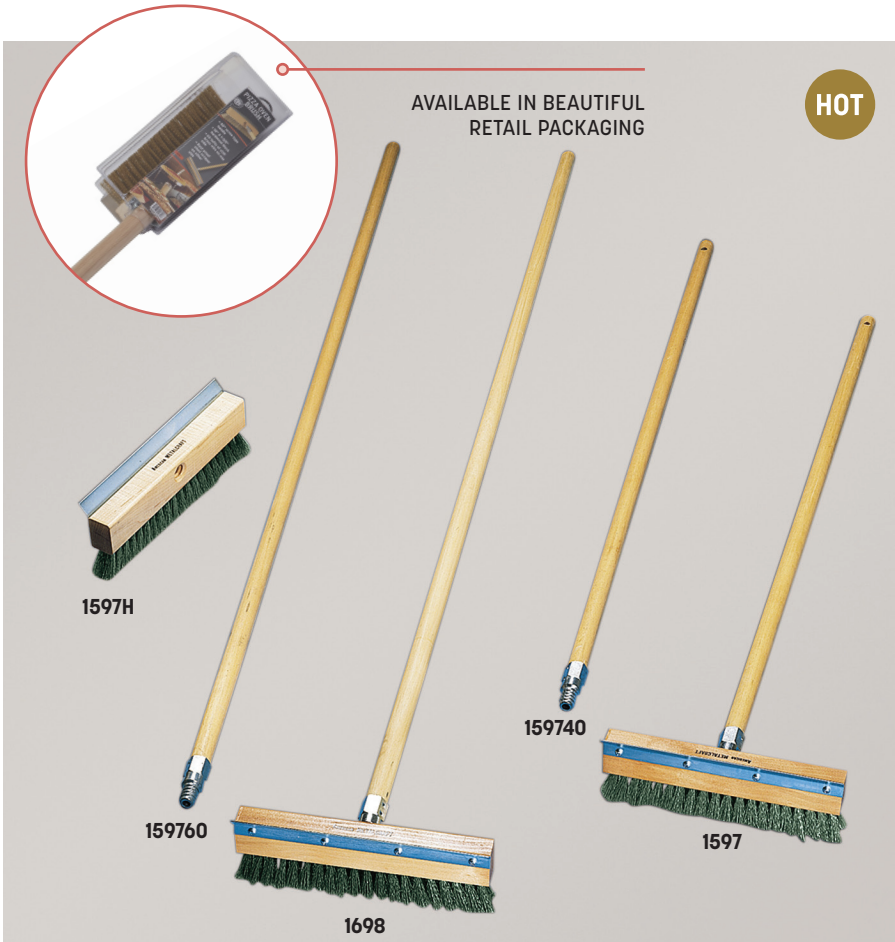

2124

240

Stirring Paddles

Stainless Steel Paddles

These seamless stainless steel paddles feature a 4 3/4" x 9 3/4" (12.1 x 24.8 cm) blade and 1" (2.54 cm) wide tubular handle.

- 2124 24" L (61 cm)
- 2130 30" L (76.2 cm)
(not shown)
- 2136 36" L (91.4 cm)
(not shown)
- 2142 42" L (106.7 cm)
(not shown)
- 2148 48" L (121.9 cm)
(not shown)
- 2154 54" L (137.2 cm)
(not shown)

Hard Wood Stirring Paddles

Smooth-sanded hardwood with a rectangular tapered blade. Blade measures 4" wide x 7/8" thick (10.2 x 2.2 cm). Handle measures 1 1/4" (3.2 cm) wide.

- 240 24" L (61 cm)
- 300 30" L (76.2 cm)
(not shown)
- 360 36" L (91.4 cm)
(not shown)
- 420 42" L (106.7 cm)
(not shown)
- 480 48" L (121.9 cm)
(not shown)

AVAILABLE IN BEAUTIFUL
RETAIL PACKAGING

HOT

Pizza Oven Brush with Brass Bristles and Steel Scraper

Heavily filled (65 tufts) stiff brass wire on one side and a rust-proof steel scraper on the other. Screw-on handle with extra-strong die cast aluminum threaded tip for easy attachment to 10" x 1 3/4" (25.4 x 4.5 cm) hardwood block.

- 1597  Complete Brush and 40" Handle (101.6 cm)
- 1698 Complete Brush and 60" Handle (152.4 cm)
- 1597H Replacement Brush Only
- 159740 Handle Only 40" (101.6 cm)
- 159760 Handle Only 60" (152.4 cm)